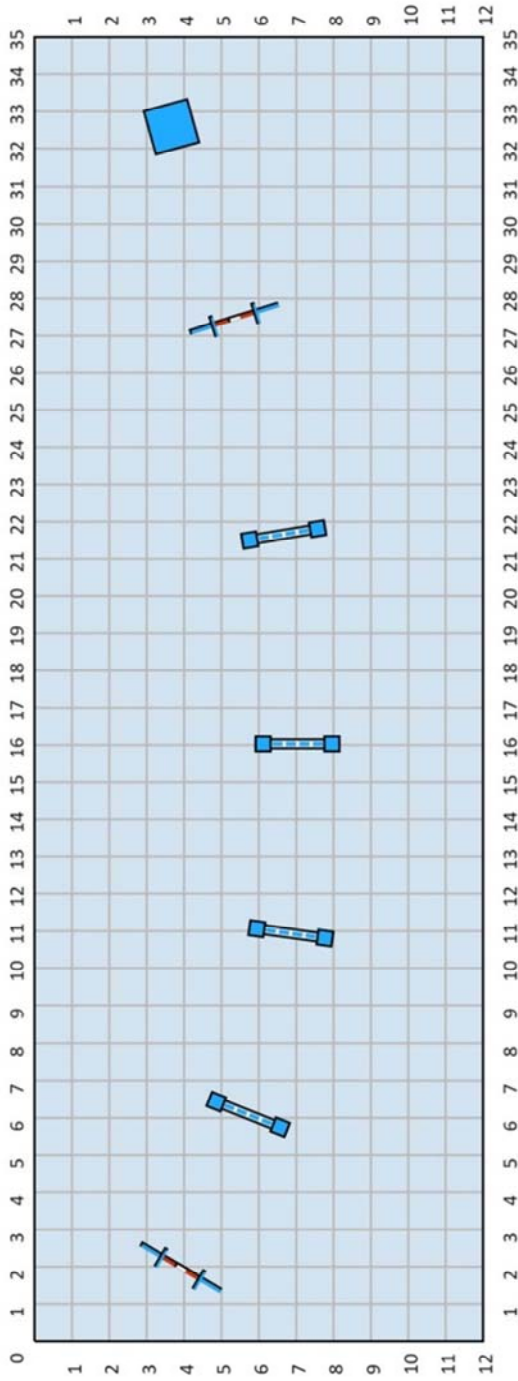

March 2024 Flygility standard courses

March 2024 Flygility Standard Course