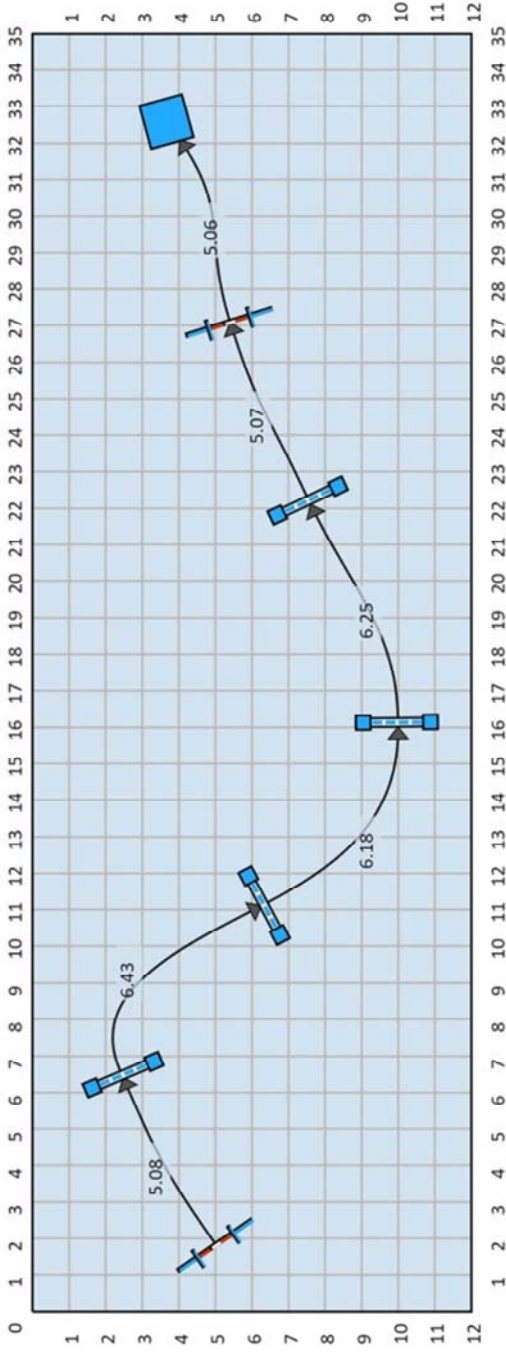

March 2024 Flygility Challenge course

Team Agility Results January 2024

#	Team	Dog	Handler	Score	Total
Division One					
1	Cambridge	Coast Take Minx	Ceri Tarry Lara Tompsett Christine Lansdaal	19.729 21.312 21.752	62.793
2	Mt Maunganui 1	Splash Miint Broc	Natasha Hoogstraten Michelle Burggraaf Justine Dale	19.067 21.492 23.142	63.701
3	CCATS	Sequel Tabasco AD CGCG JDX Maisy	Peter de Wit Candace Bobier Tyler Cooke	20.112 21.623 22.213	63.948
4	Upper Hutt 1	Fleck Tevis Smudge	Erin Mulholland Anne Packer Erin Mulholland	20.763 21.003 23.744	65.51
5	Wairarapa	JCH Spy ADXG JDX Axel Tio JD	Sharleen Drummond Elaine Herve Elaine Herve	21.965 25.05 25.8	72.815
6	East BOP	Edge Lucy Mztique	Sue Whitwell Trish Bush Martin Bush	22.12 26.28 27.31	75.71
7	CHB Orange Roughies	KC Saint Haze	Kay Griffiths Lynette Sayers Lynette Sayers	20.626 31.096 31.451	83.173